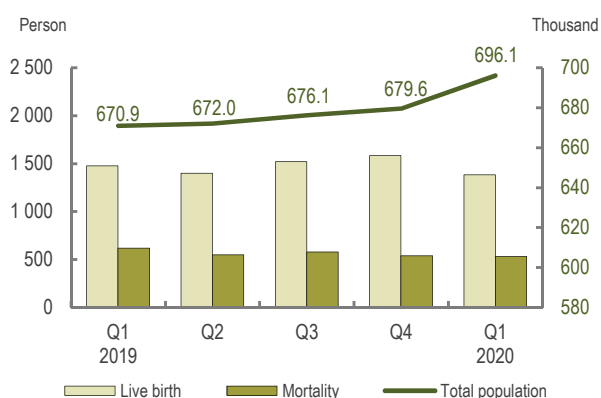

- Total population rose by 16,500 quarter-to-quarter to 696,100, on account of an increased number of non-resident workers living in Macao as some of those initially living outside Macao moved back to the city before the latest entry restrictions took effect on 20 February. Among the total population, 52.2% (363,400) were females.
- There were 1,383 live births delivered, a decrease of 201 quarter-to-quarter. The sex ratio at birth stood at 103.4. Mortality totalled 530, down by 8 quarter-to-quarter.
- New arrivals from mainland China with one-way permit decreased by 264 quarter-to-quarter to 633, while individuals granted right of abode decreased by 83 to 167.
- Non-resident workers totalled 189,518 at the end of the first quarter, down by 7,020 quarter-to-quarter.

### Principal Indicators

	Current quarter	Previous quarter	Change (%)
Total population (end-of-period)	696,100	679,600	2.4
Male	332,700	317,400	4.8
Female	363,400	362,200	0.3
Live birth	1,383	1,584	-12.7
Male	703	808	-13.0
Female	680	776	-12.4
Mortality	530	538	-1.5
Male	305	314	-2.9
Female	225	224	0.4
Non-resident workers (end-of-period)	189,518	196,538	-3.6
Document granted	9,983	20,598	-51.5
Document annulled	17,003	17,530	-3.0
Individuals granted right of abode			
Right of abode granted	167	250	-33.2
Right of abode annulled	142	170	-16.5
New arrivals from mainland China with one-way permit	633	897	-29.4

### Marriage Registration

	Current quarter	Previous quarter	Change (%)
Total (case)	721	895	-19.4
Male at first marriage	599	729	-17.8
Female at first marriage	610	735	-17.0

### Population Change