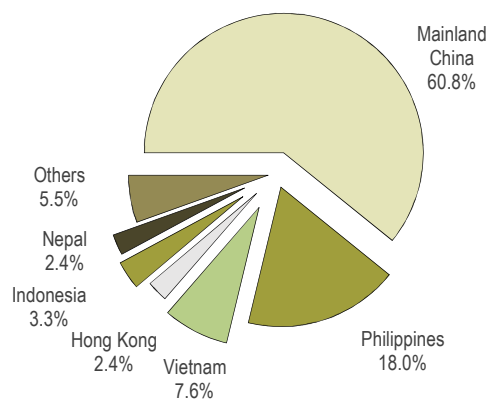

Non-resident Workers by Country/Territory

First Quarter Data of Past Years

	2016	2017	2018	2019
Total population	649,100	648,300	656,700	670,900
Live birth	1,664	1,560	1,414	1,475
Mortality	658	507	523	618