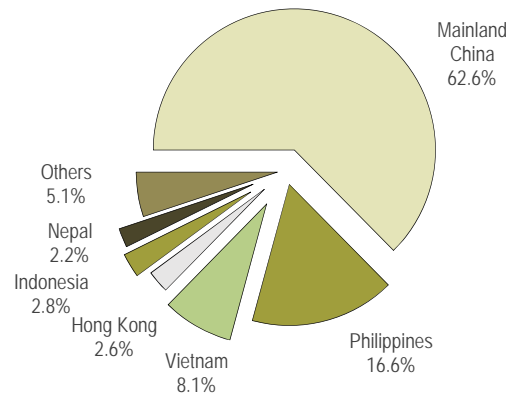

Non-resident Workers by Country/Territory

Marriage Registration

	Current quarter	Previous quarter	Change (%)
Total (case)	716	998	-28.3
Male at first marriage	594	817	-27.3
Female at first marriage	610	833	-26.8

Top Three Underlying Causes of Death

	Current quarter	Previous quarter	Change (%)
Neoplasms	211	183	15.3
Diseases of the circulatory system	122	119	2.5
Diseases of the respiratory system	40	61	-34.4

Third Quarter Data of Past Years

	2014	2015	2016	2017
Total population	628,400	643,100	647,700	648,500
Live birth	1,971	1,819	1,886	1,691
Mortality	425	495	486	545

^r Revised figures

Sources of data: Hospitals, Civil Affairs Registry and Public Security Police Force

For additional information:
<http://www.dsec.gov.mo/e/demo.aspx>