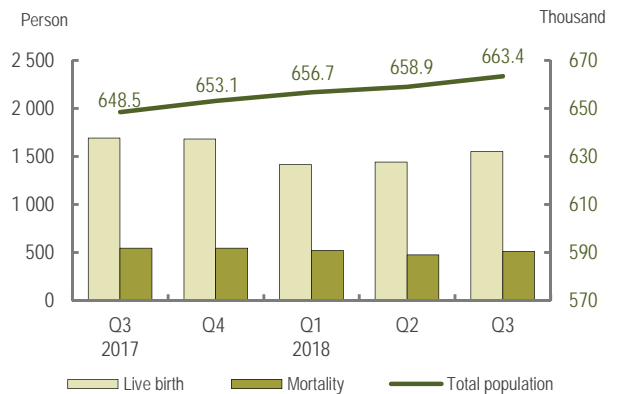

- Total population was 663,400, an increase of 4,500 quarter-to-quarter; female population accounted for 53.1% of the total.
- There were 1,552 live births delivered, an increase of 111 quarter-to-quarter. The sex ratio at birth stood at 117.7. Mortality totalled 512, up by 36 quarter-to-quarter. In the first three quarters of 2018, live births decreased by 9.1% year-on-year to 4,407 and mortality dropped by 4.1% to 1,510.
- Chinese immigrants totalled 738 and individuals granted right of abode totalled 263, down by 36 and 52 respectively quarter-to-quarter.
- Non-resident workers totalled 186,332 at the end of the third quarter, up by 4,833 quarter-to-quarter.

Principal Indicators

	Current quarter	Previous quarter	Change (%)
Total population (end-of-period)	663,400	658,900	0.7
Male	311,100	309,300	0.6
Female	352,300	349,600	0.8
Live birth	1,552	1,441	7.7
Male	839	758	10.7
Female	713	683	4.4
Mortality	512	476 ^r	7.6
Male	294	259 ^r	13.5
Female	218	217	0.5
Non-resident workers (end-of-period)	186,332	181,499	2.7
Document granted	23,196	20,708	12.0
Document annulled	18,363	20,554	-10.7
Individuals granted right of abode			
Right of abode granted	263	315	-16.5
Right of abode annulled	204	234	-12.8
Chinese immigrants	738	774	-4.7

Population Change

Non-resident Workers by Country/Territory

Marriage Registration

	Current quarter	Previous quarter	Change (%)
Total (case)	716	998	-28.3
Male at first marriage	594	817	-27.3
Female at first marriage	610	833	-26.8

	2014	2015	2016	2017
Total population	628,400	643,100	647,700	648,500
Live birth	1,971	1,819	1,886	1,691
Mortality	425	495	486	545

^r Revised figures

Sources of data: Hospitals, Civil Affairs Registry and Public Security Police Force