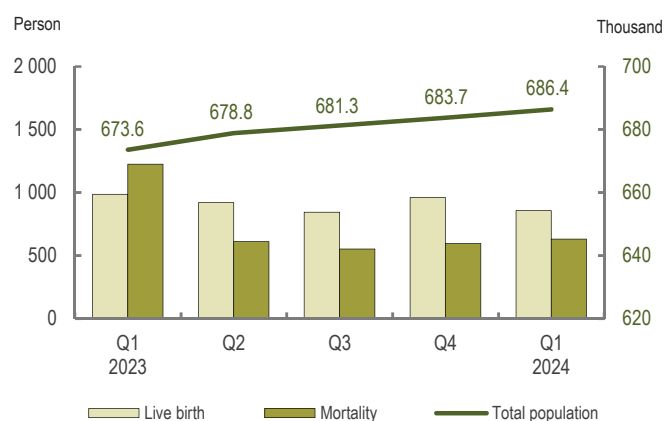

- Total population was 686,400 at the end of the first quarter, up by 2,700 quarter-on-quarter; the increase was mainly due to a rise in the number of non-resident workers living in Macao. The female population was 366,200, accounting for 53.4% of the total.
- There were 856 live births delivered, down by 105 quarter-on-quarter; the sex ratio at birth was 111.9. Mortality totalled 631, up by 37 quarter-on-quarter.
- New arrivals from mainland China with one-way permit decreased by 251 quarter-on-quarter to 726, while the number of individuals newly granted right of abode grew by 54 to 272.
- Non-resident workers totalled 179,469 at the end of the first quarter, up by 2,808 quarter-on-quarter.

Principal Indicators

	Current quarter	Previous quarter	Change (%)
Total population (end-of-period)	686,400	683,700	0.4
Male	320,200	318,900	0.4
Female	366,200	364,800	0.4
Live birth	856	961	-10.9
Male	452	518	-12.7
Female	404	443	-8.8
Mortality	631 ^p	594	6.2
Male	363 ^p	336	8.0
Female	268 ^p	258	3.9
Non-resident workers (end-of-period)	179,469	176,661	1.6
Document granted	16,068	18,355	-12.5
Document annulled	13,260	13,438	-1.3
Individuals granted right of abode			
Right of abode newly granted	272	218	24.8
Right of abode revoked and expired	151	221	-31.7
New arrivals from mainland China with one-way permit	726	977	-25.7

Marriage Registration

	Current quarter	Previous quarter	Change (%)
Total (case)	937	841	11.4
Male at first marriage	751	720	4.3
Female at first marriage	772	728	6.0

Top Three Underlying Causes of Death

	Current quarter ^p	Previous quarter	Change (%)
Neoplasms	232	221	5.0
Diseases of the circulatory system	159	131	21.4
Diseases of the respiratory system	110	103	6.8

Population Change

Non-resident Workers by Country/Territory

First Quarter Data of Past Years

	2020	2021	2022	2023
Total population	696,100	682,500	681,700	673,600
Live birth	1,383	1,173	1,178	987
Mortality	555	593	615	1,225