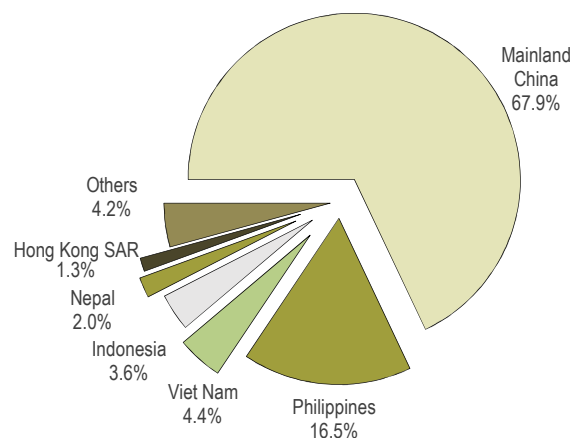

- Total population was 686,400 at the end of the first quarter, up by 2,700 quarter-on-quarter; the increase was mainly due to a rise in the number of non-resident workers living in Macao. The female population was 366,200, accounting for 53.4% of the total.
- There were 856 live births delivered, down by 105 quarter-on-quarter; the sex ratio at birth was 111.9. Mortality totalled 631, up by 37 quarter-on-quarter.
- New arrivals from mainland China with one-way permit decreased by 251 quarter-on-quarter to 726, while the number of individuals newly granted right of abode grew by 54 to 272.
- Non-resident workers totalled 179,469 at the end of the first quarter, up by 2,808 quarter-on-quarter.

Principal Indicators

	Current quarter	Previous quarter	Change (%)
Total population (end-of-period)	686,400	683,700	0.4
Male	320,200	318,900	0.4
Female	366,200	364,800	0.4
Live birth	856	961	-10.9
Male	452	518	-12.7
Female	404	443	-8.8
Mortality	631 ^p	594	6.2
Male	363 ^p	336	8.0
Female	268 ^p	258	3.9
Non-resident workers (end-of-period)	179,469	176,661	1.6
Document granted	16,068	18,355	-12.5
Document annulled	13,260	13,438	-1.3
Individuals granted right of abode			
Right of abode newly granted	272	218	24.8
Right of abode revoked and expired	151	221	-31.7
New arrivals from mainland China with one-way permit	726	977	-25.7

Marriage Registration

	Current quarter	Previous quarter	Change (%)
Total (case)	937	841	11.4
Male at first marriage	751	720	4.3
Female at first marriage	772	728	6.0

Top Three Underlying Causes of Death

	Current quarter ^p	Previous quarter	Change (%)
Neoplasms	232	221	5.0
Diseases of the circulatory system	159	131	21.4
Diseases of the respiratory system	110	103	6.8

Population Change

Non-resident Workers by Country/Territory

First Quarter Data of Past Years

	2020	2021	2022	2023
Total population	696,100	682,500	681,700	673,600
Live birth	1,383	1,173	1,178	987
Mortality	555	593	615	1,225