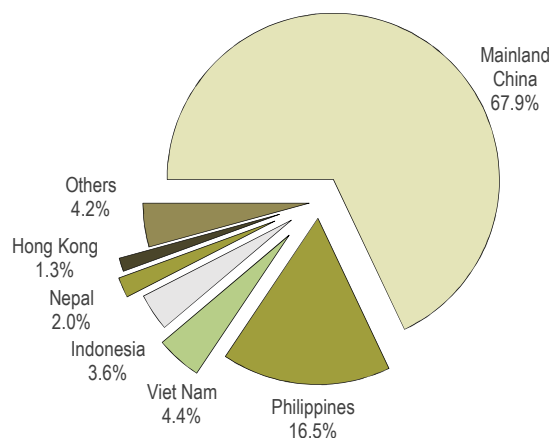

- Total population was 686,400 at the end of the first quarter, up by 2,700 quarter-on-quarter; the increase was mainly due to a rise in the number of non-resident workers living in Macao. The female population was 366,200, accounting for 53.4% of the total.
- There were 856 live births delivered, down by 105 quarter-on-quarter; the sex ratio at birth was 111.9. Mortality totalled 631, up by 37 quarter-on-quarter.
- New arrivals from mainland China with one-way permit decreased by 251 quarter-on-quarter to 726, while the number of individuals newly granted right of abode grew by 54 to 272.
- Non-resident workers totalled 179,469 at the end of the first quarter, up by 2,808 quarter-on-quarter.

Principal Indicators

	Current quarter	Previous quarter	Change (%)
Total population (end-of-period)	686,400	683,700	0.4
Male	320,200	318,900	0.4
Female	366,200	364,800	0.4
Live birth	856	961	-10.9
Male	452	518	-12.7
Female	404	443	-8.8
Mortality	631 ^p	594	6.2
Male	363 ^p	336	8.0
Female	268 ^p	258	3.9
Non-resident workers (end-of-period)	179,469	176,661	1.6
Document granted	16,068	18,355	-12.5
Document annulled	13,260	13,438	-1.3
Individuals granted right of abode			
Right of abode newly granted	272	218	24.8
Right of abode revoked and expired	151	221	-31.7
New arrivals from mainland China with one-way permit	726	977	-25.7

Marriage Registration

	Current quarter	Previous quarter	Change (%)
Total (case)	937	841	11.4
Male at first marriage	751	720	4.3
Female at first marriage	772	728	6.0

Top Three Underlying Causes of Death

	Current quarter ^p	Previous quarter	Change (%)
Neoplasms	232	221	5.0
Diseases of the circulatory system	159	131	21.4
Diseases of the respiratory system	110	103	6.8

Population Change

Non-resident Workers by Country/Territory

First Quarter Data of Past Years

	2020	2021	2022	2023
Total population	696,100	682,500	681,700	673,600
Live birth	1,383	1,173	1,178	987
Mortality	555	593	615	1,225