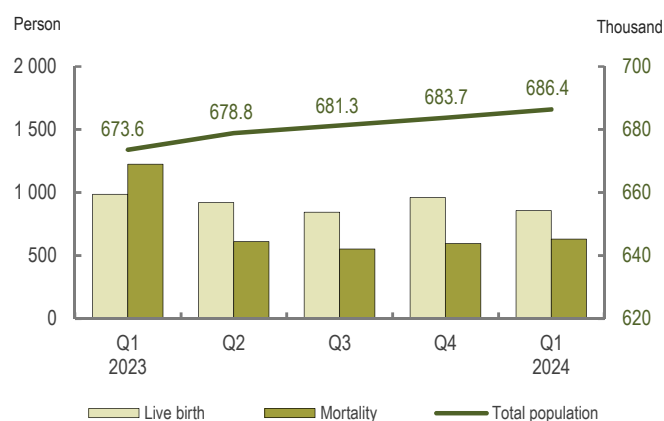

- Total population was 686,400 at the end of the first quarter, up by 2,700 quarter-on-quarter; the increase was mainly due to a rise in the number of non-resident workers living in Macao. The female population was 366,200, accounting for 53.4% of the total.
- There were 856 live births delivered, down by 105 quarter-on-quarter; the sex ratio at birth was 111.9. Mortality totalled 631, up by 37 quarter-on-quarter.
- New arrivals from mainland China with one-way permit decreased by 251 quarter-on-quarter to 726, while the number of individuals newly granted right of abode grew by 54 to 272.
- Non-resident workers totalled 179,469 at the end of the first quarter, up by 2,808 quarter-on-quarter.

Principal Indicators

	Current quarter	Previous quarter	Change (%)
Total population (end-of-period)	686,400	683,700	0.4
Male	320,200	318,900	0.4
Female	366,200	364,800	0.4
Live birth	856	961	-10.9
Male	452	518	-12.7
Female	404	443	-8.8
Mortality	631 ^p	594	6.2
Male	363 ^p	336	8.0
Female	268 ^p	258	3.9
Non-resident workers (end-of-period)	179,469	176,661	1.6
Document granted	16,068	18,355	-12.5
Document annulled	13,260	13,438	-1.3
Individuals granted right of abode			
Right of abode newly granted	272	218	24.8
Right of abode revoked and expired	151	221	-31.7
New arrivals from mainland China with one-way permit	726	977	-25.7

Marriage Registration

	Current quarter	Previous quarter	Change (%)
Total (case)	937	841	11.4
Male at first marriage	751	720	4.3
Female at first marriage	772	728	6.0

Top Three Underlying Causes of Death

	Current quarter ^p	Previous quarter	Change (%)
Neoplasms	232	221	5.0
Diseases of the circulatory system	159	131	21.4
Diseases of the respiratory system	110	103	6.8

Population Change

Non-resident Workers by Country/Territory

First Quarter Data of Past Years

	2020	2021	2022	2023
Total population	696,100	682,500	681,700	673,600
Live birth	1,383	1,173	1,178	987
Mortality	555	593	615	1,225